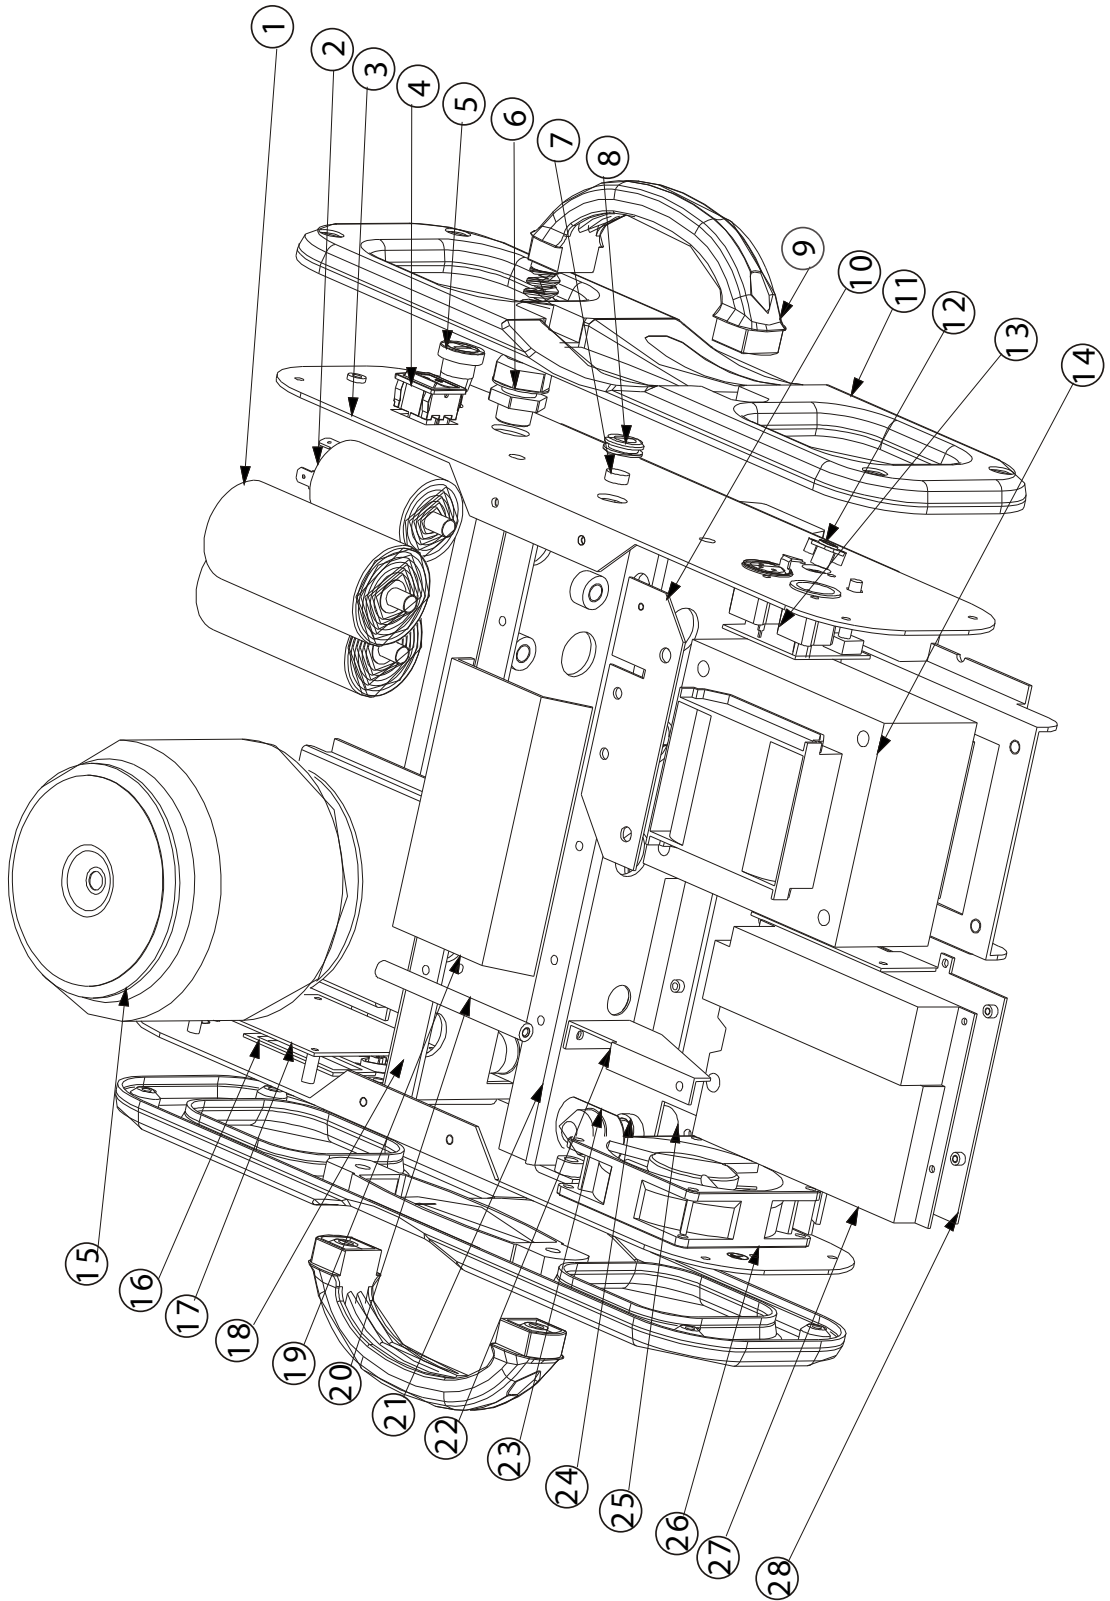

Exploded View of Base²

Assembly Parts List (Base²)

01.	03-010-0001	Capacitor
02.	07-002-0053	Filter
03.	23-110-0032	Retaining metal board of the base
04.	11-001-0019	Switch
05.	22-002-0022	Fuse
06.	25-003-0031	Cable nut
07.	09-001-0001	Condenser Mic
08.	25-017-0061	Rubber washer
09.	23-001-1223	Carrying handle
10.	23-001-2042	Fixing sheet
11.	23-001-1224	Plastic base cover
12.	16-004-0336	Terminal part
13.	27-001-0577	KIT YPOC-DMX-SO
14.	10-006-0020	Ballast
15.	10-005-0135	Ring transformer
16.	25-008-0238	Blue transparent Lens
17.	27-001-0798	KIT YPOC 575 Compact Display module
18.	23-001-2036	Support part 1
19.	23-001-1210	Shielding plate
20.	25-022-0499	Support pole
21.	23-001-2037	Support part 2
22.	23-001-2041	Motor fixing board
23.	25-022-0511	Metal part
24.	25-022-0518	Camlock
25.	25-022-0494	Metal accessory
26.	08-022-0020	Cooling Fan
27.	27-001-0888	KIT YPOC CPU PCB
28.	23-001-2043	PCB fixing board